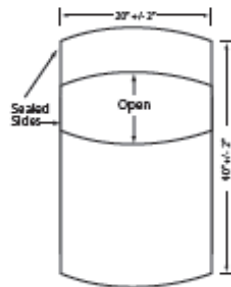

#### Leica/Wild Microscopes

**5452-UC**  
54" x 120"  
3 Oculars  
Optically Clear Angled Glass Lens

**5451-UC**  
54" x 154"  
4 Oculars

**5950-120**  
54" x 120"

**The Most Popular Leica drape!**  
Also available 150" long and with OPTICS ONE glass lens for all size drapes.

### X-ray Cassette Covers

9954-50  
Tape on Cuff  
for closure.

**9954-50**  
24" x 24"  
Standard Cassette  
Cover/adhesive closure

**9955-50**  
20" x 40"  
Tuck and fold closure

9956-50  
Oxide Liner  
w/Tape  
Closure