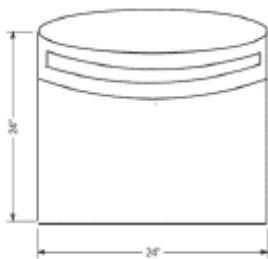

#### Leica/Wild Microscopes

**5452-UC**  
54" x 120"  
3 Oculars  
Optically Clear Angled Glass Lens

**5451-UC**  
54" x 154"  
4 Oculars

**5950-120**  
54" x 120"

**The Most Popular Leica drape!**  
Also available 150" long and with OPTICS ONE glass lens for all size drapes.

### X-ray Cassette Covers

9954-50  
Tape on Cuff  
for closure.

**9954-50**  
24" x 24"  
Standard Cassette  
Cover/adhesive closure

**9955-50**  
20" x 40"  
Tuck and fold closure

9956-50  
Oxide Liner  
w/Tape  
Closure