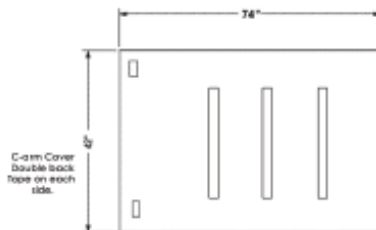

C-arm Covers

C-arm Cover
Double back
tape on each
side.

4951-20 42" x 74"
Most Popular C-arm drape!
Econo C-arm

9951-20 44" x 77"
Most Popular C-arm drape!
With poly tie straps & Pleated Gusset top for fit