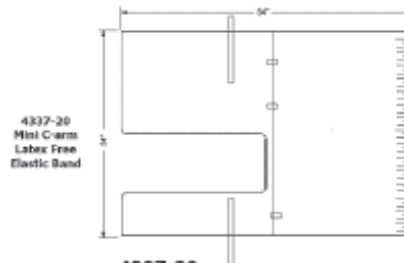

4337-20  
Mini C-arm  
Latex Free  
Elastic Band

**4337-20**  
54" x 84"  
Mini-C-arm Cover  
Shaped to fit

**4339-20**  
54" x 64"

**Leica Angled Glass Lens**