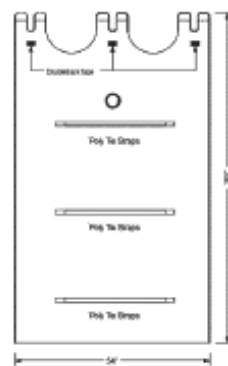

Zeiss MD, CS, 11, 111

4850-90
54" x 105"